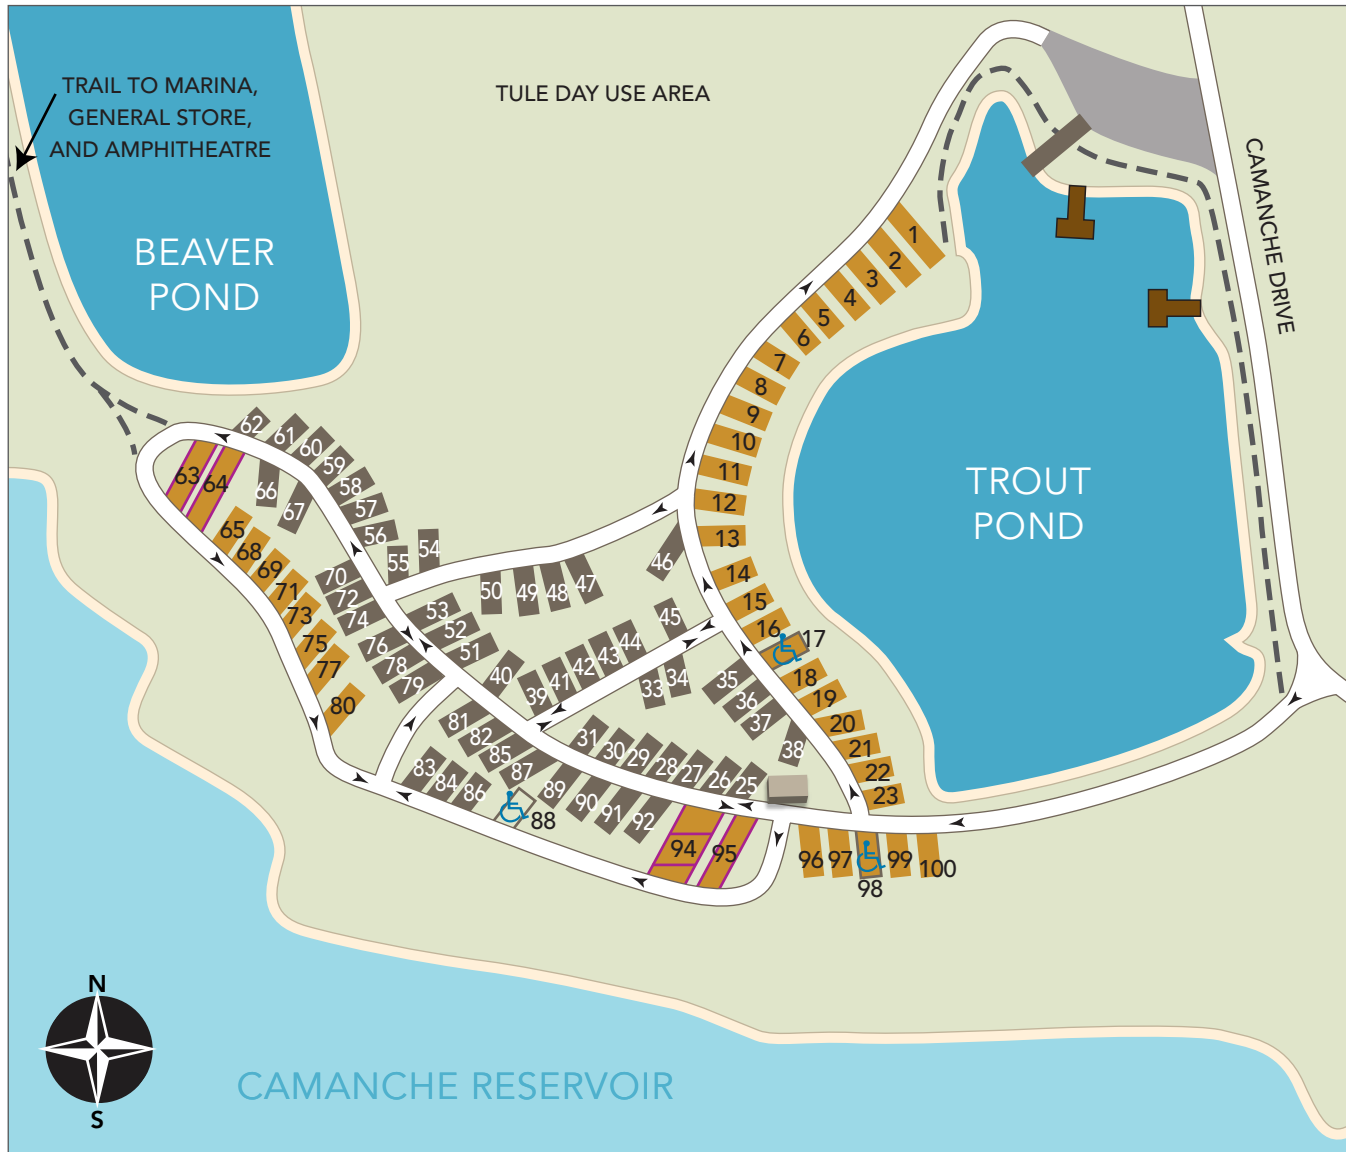

MONUMENT RV PARK

-  CAMPSITE
-  PREMIUM CAMPSITE
-  PREMIUM PULL THROUGH CAMPSITE
-  PREMIUM DOUBLE PULL THROUGH CAMPSITE
-  CAR TOP BOAT LAUNCH
-  FISHING PIER
-  ADA ACCESSIBLE CAMPSITE
-  CAMPSITE HOST
-  TRAIL/WALKWAY
-  GRAVEL ROAD

SPEED LIMINT 10 MPH

ALL SITES HAVE FIRE RINGS AND PICNIC TABLES, 1 SMALL TENT ALLOWED PER SITE, MUST HAVE FULL HOOK-UPS, 30/50 AMP, WATER & SEWER, **NO TENT ONLY CAMPING ALLOWED**